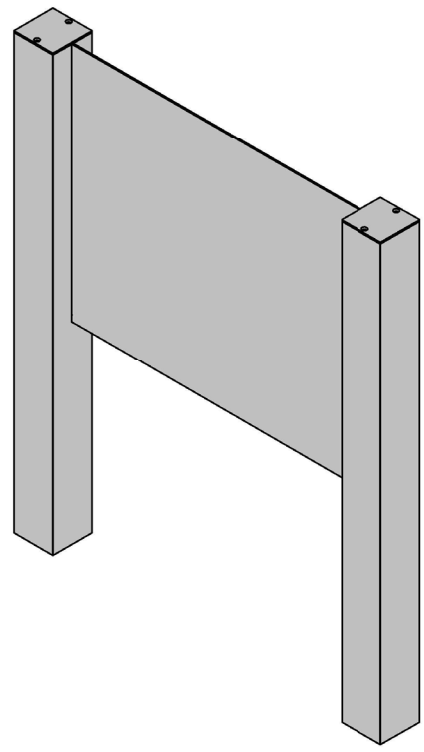

ITEM NO.	DESCRIPTION	QTY.
1	POST CAP - 1/8" X 2" X 2" ALUMINUM	2
2	FACE PANEL - 1/8" ALUMINUM PLATE	1
3	C7F0288 - 218-2 SQUARE POST	2

218-2 SQUARE POST

ITEM NO.	DESCRIPTION	QTY.
1	POST CAP - 1/8" X 3 21/32" DIAMETER ALUMINUM PLATE	2
2	FACE PANEL - 1/8" ALUMINUM PLATE	1
3	C7F5288 - 218-3 ROUND POST	2

218-3 ROUND POST

ITEM NO.	DESCRIPTION	QTY.
1	POST CAP - 1/8" x 3 1/4" x 3 1/4" ALUMINUM	2
2	FACE PANEL - .125 ALUMINUM PLATE	1
3	C7F7288 - 218-3 SQUARE POST	1

218-3 SQUARE POST