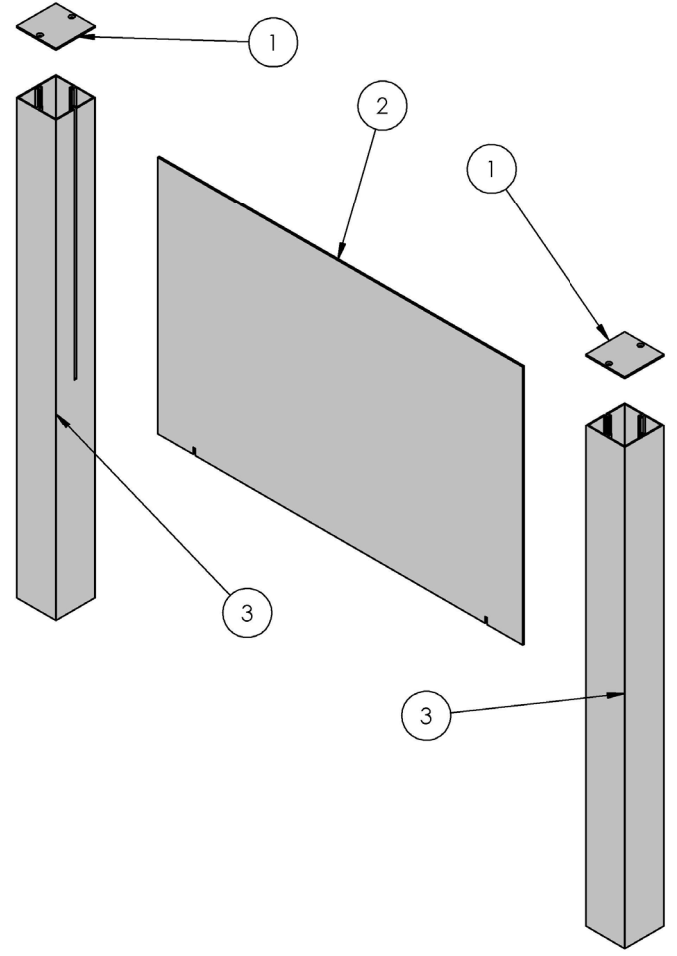

ITEM NO.	DESCRIPTION	QTY.
1	POST CAP - 1/8" X 2" X 2" ALUMINUM	2
2	FACE PANEL - 1/8" ALUMINUM PLATE	1
3	C7F0288 - 218-2 SQUARE POST	2

218-2 SQUARE POST

ITEM NO.	DESCRIPTION	QTY.
1	POST CAP - 1/8" X 3 21/32" DIAMETER ALUMINUM PLATE	2
2	FACE PANEL - 1/8" ALUMINUM PLATE	1
3	C7F5288 - 218-3 ROUND POST	2

218-3 ROUND POST

ITEM NO.	DESCRIPTION	QTY.
1	POST CAP - 1/8" x 3 1/4" x 3 1/4" ALUMINUM	2
2	FACE PANEL - .125 ALUMINUM PLATE	1
3	C7F7288 - 218-3 SQUARE POST	1

218-3 SQUARE POST