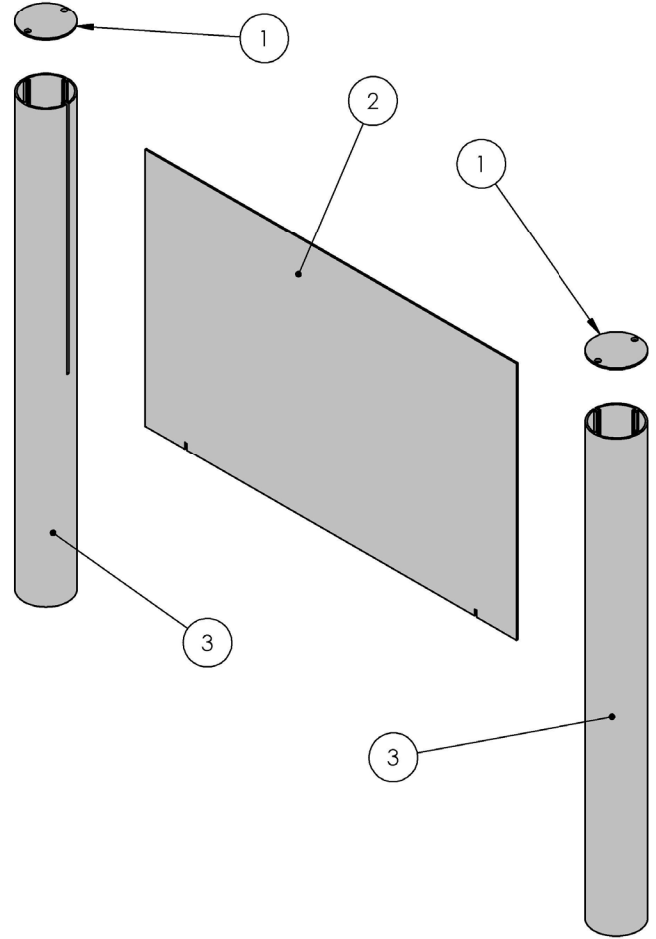

ITEM NO.	DESCRIPTION	QTY.
1	POST CAP - 1/8" X 2" X 2" ALUMINUM	2
2	FACE PANEL - 1/8" ALUMINUM PLATE	1
3	C7F0288 - 218-2 SQUARE POST	2

218-2 SQUARE POST

ITEM NO.	DESCRIPTION	QTY.
1	POST CAP - 1/8" X 3 21/32" DIAMETER ALUMINUM PLATE	2
2	FACE PANEL - 1/8" ALUMINUM PLATE	1
3	C7F5288 - 218-3 ROUND POST	2

218-3 ROUND POST

ITEM NO.	DESCRIPTION	QTY.
1	POST CAP - 1/8" x 3 1/4" x 3 1/4" ALUMINUM	2
2	FACE PANEL - .125 ALUMINUM PLATE	1
3	C7F7288 - 218-3 SQUARE POST	1

218-3 SQUARE POST