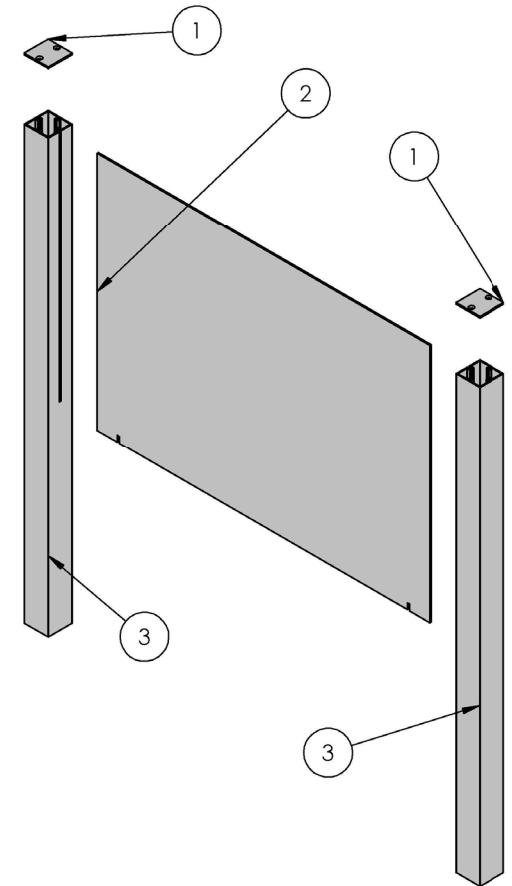

ITEM NO.	DESCRIPTION	QTY.
1	POST CAP - 1/8" X 2" X 2" ALUMINUM	2
2	FACE PANEL - 1/8" ALUMINUM PLATE	1
3	C7F0288 - 218-2 SQUARE POST	2

218-2 SQUARE POST

ITEM NO.	DESCRIPTION	QTY.
1	POST CAP - 1/8" X 3 21/32" DIAMETER ALUMINUM PLATE	2
2	FACE PANEL - 1/8" ALUMINUM PLATE	1
3	C7F5288 - 218-3 ROUND POST	2

218-3 ROUND POST

ITEM NO.	DESCRIPTION	QTY.
1	POST CAP - 1/8" x 3 1/4" x 3 1/4" ALUMINUM	2
2	FACE PANEL - .125 ALUMINUM PLATE	1
3	C7F7288 - 218-3 SQUARE POST	1

218-3 SQUARE POST